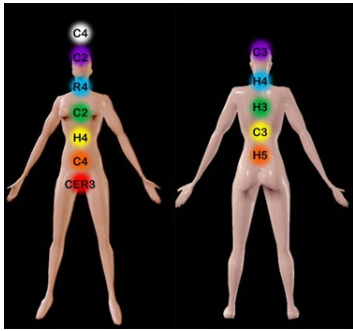

**Spiritual MRI**  
Chakra & Aura Portrait  
Pastlife Reading  
Chakra Balancing  
Vibrational Healing  
Shamanic Journeying  
Spiritual Guidance

JoAnn "Shivanti" Chambers  
Shamanic Sound Healer / Clairvoyant

## Chakra Portrait/Reading

- Learn about the current condition of your Chakra System (12 main chakras/7 front & 5 back)
- Utilizing the chakra system, learn how to become more self empowered

- Understand the personality traits connected to each chakra
- See how much energy you are receiving at each chakra
- Understand the interrelationship between the chakras and how it affects your personality development
- Monitor your spiritual development work with regular portraits
- Discover where potential problems may occur and how to clear them using your intention to move energy
- Learn how to charge your chakra system for more balance & centeredness
- Experience a powerful remote chakra balancing session that will leave you feeling empowered, balanced and highly charged